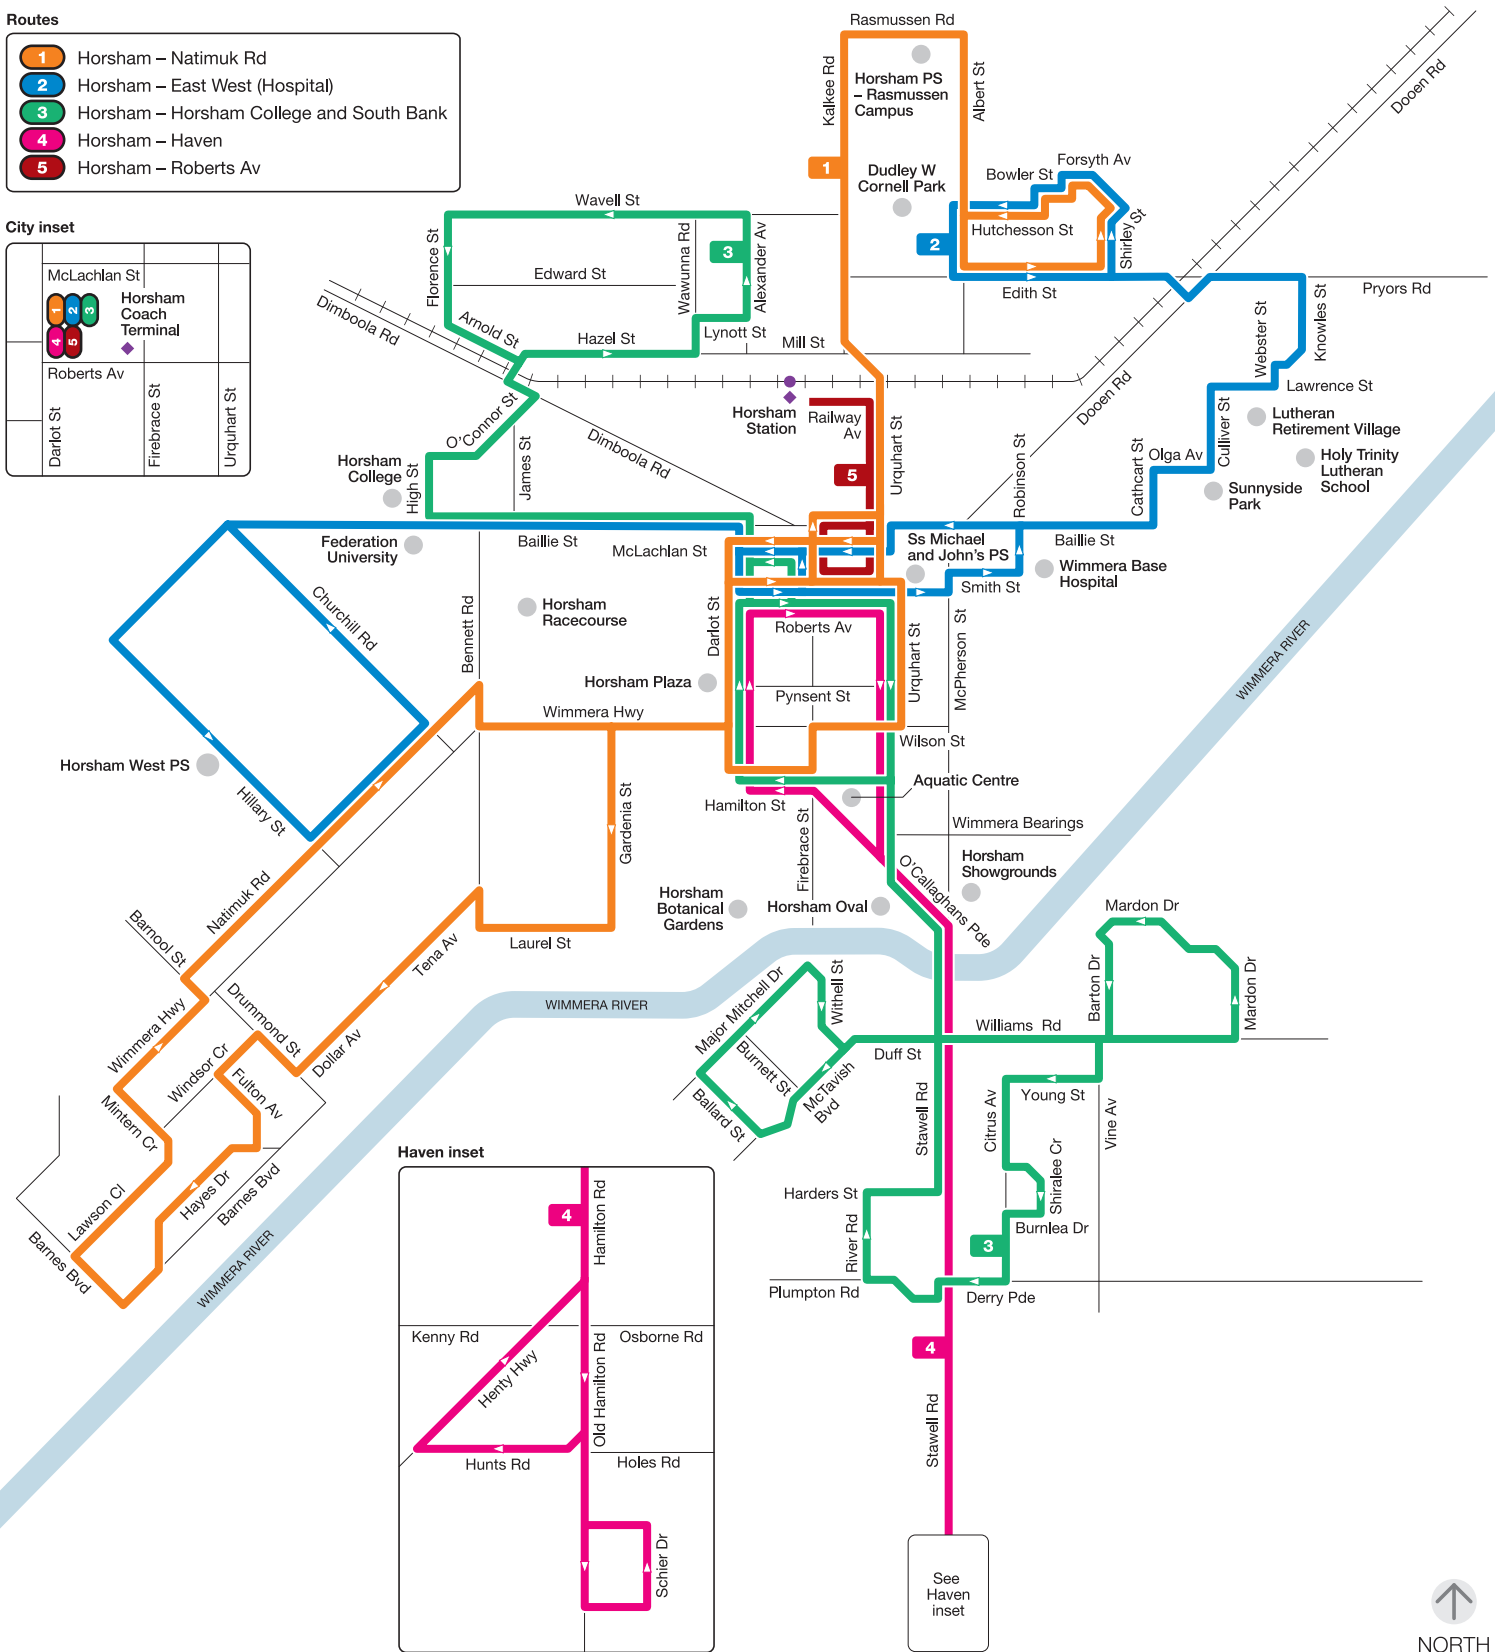

Horsham bus network

Routes

- 1 Horsham – Natimuk Rd
- 2 Horsham – East West (Hospital)
- 3 Horsham – Horsham College and South Bank
- 4 Horsham – Haven
- 5 Horsham – Roberts Av

City inset

Haven inset