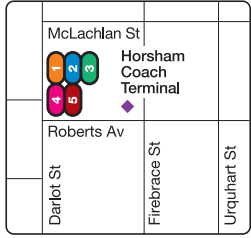

Horsham bus network

Routes

- 1 Horsham – Natimuk Rd
- 2 Horsham – East West (Hospital)
- 3 Horsham – Horsham College and South Bank
- 4 Horsham – Haven
- 5 Horsham – Roberts Av

City inset

Haven inset