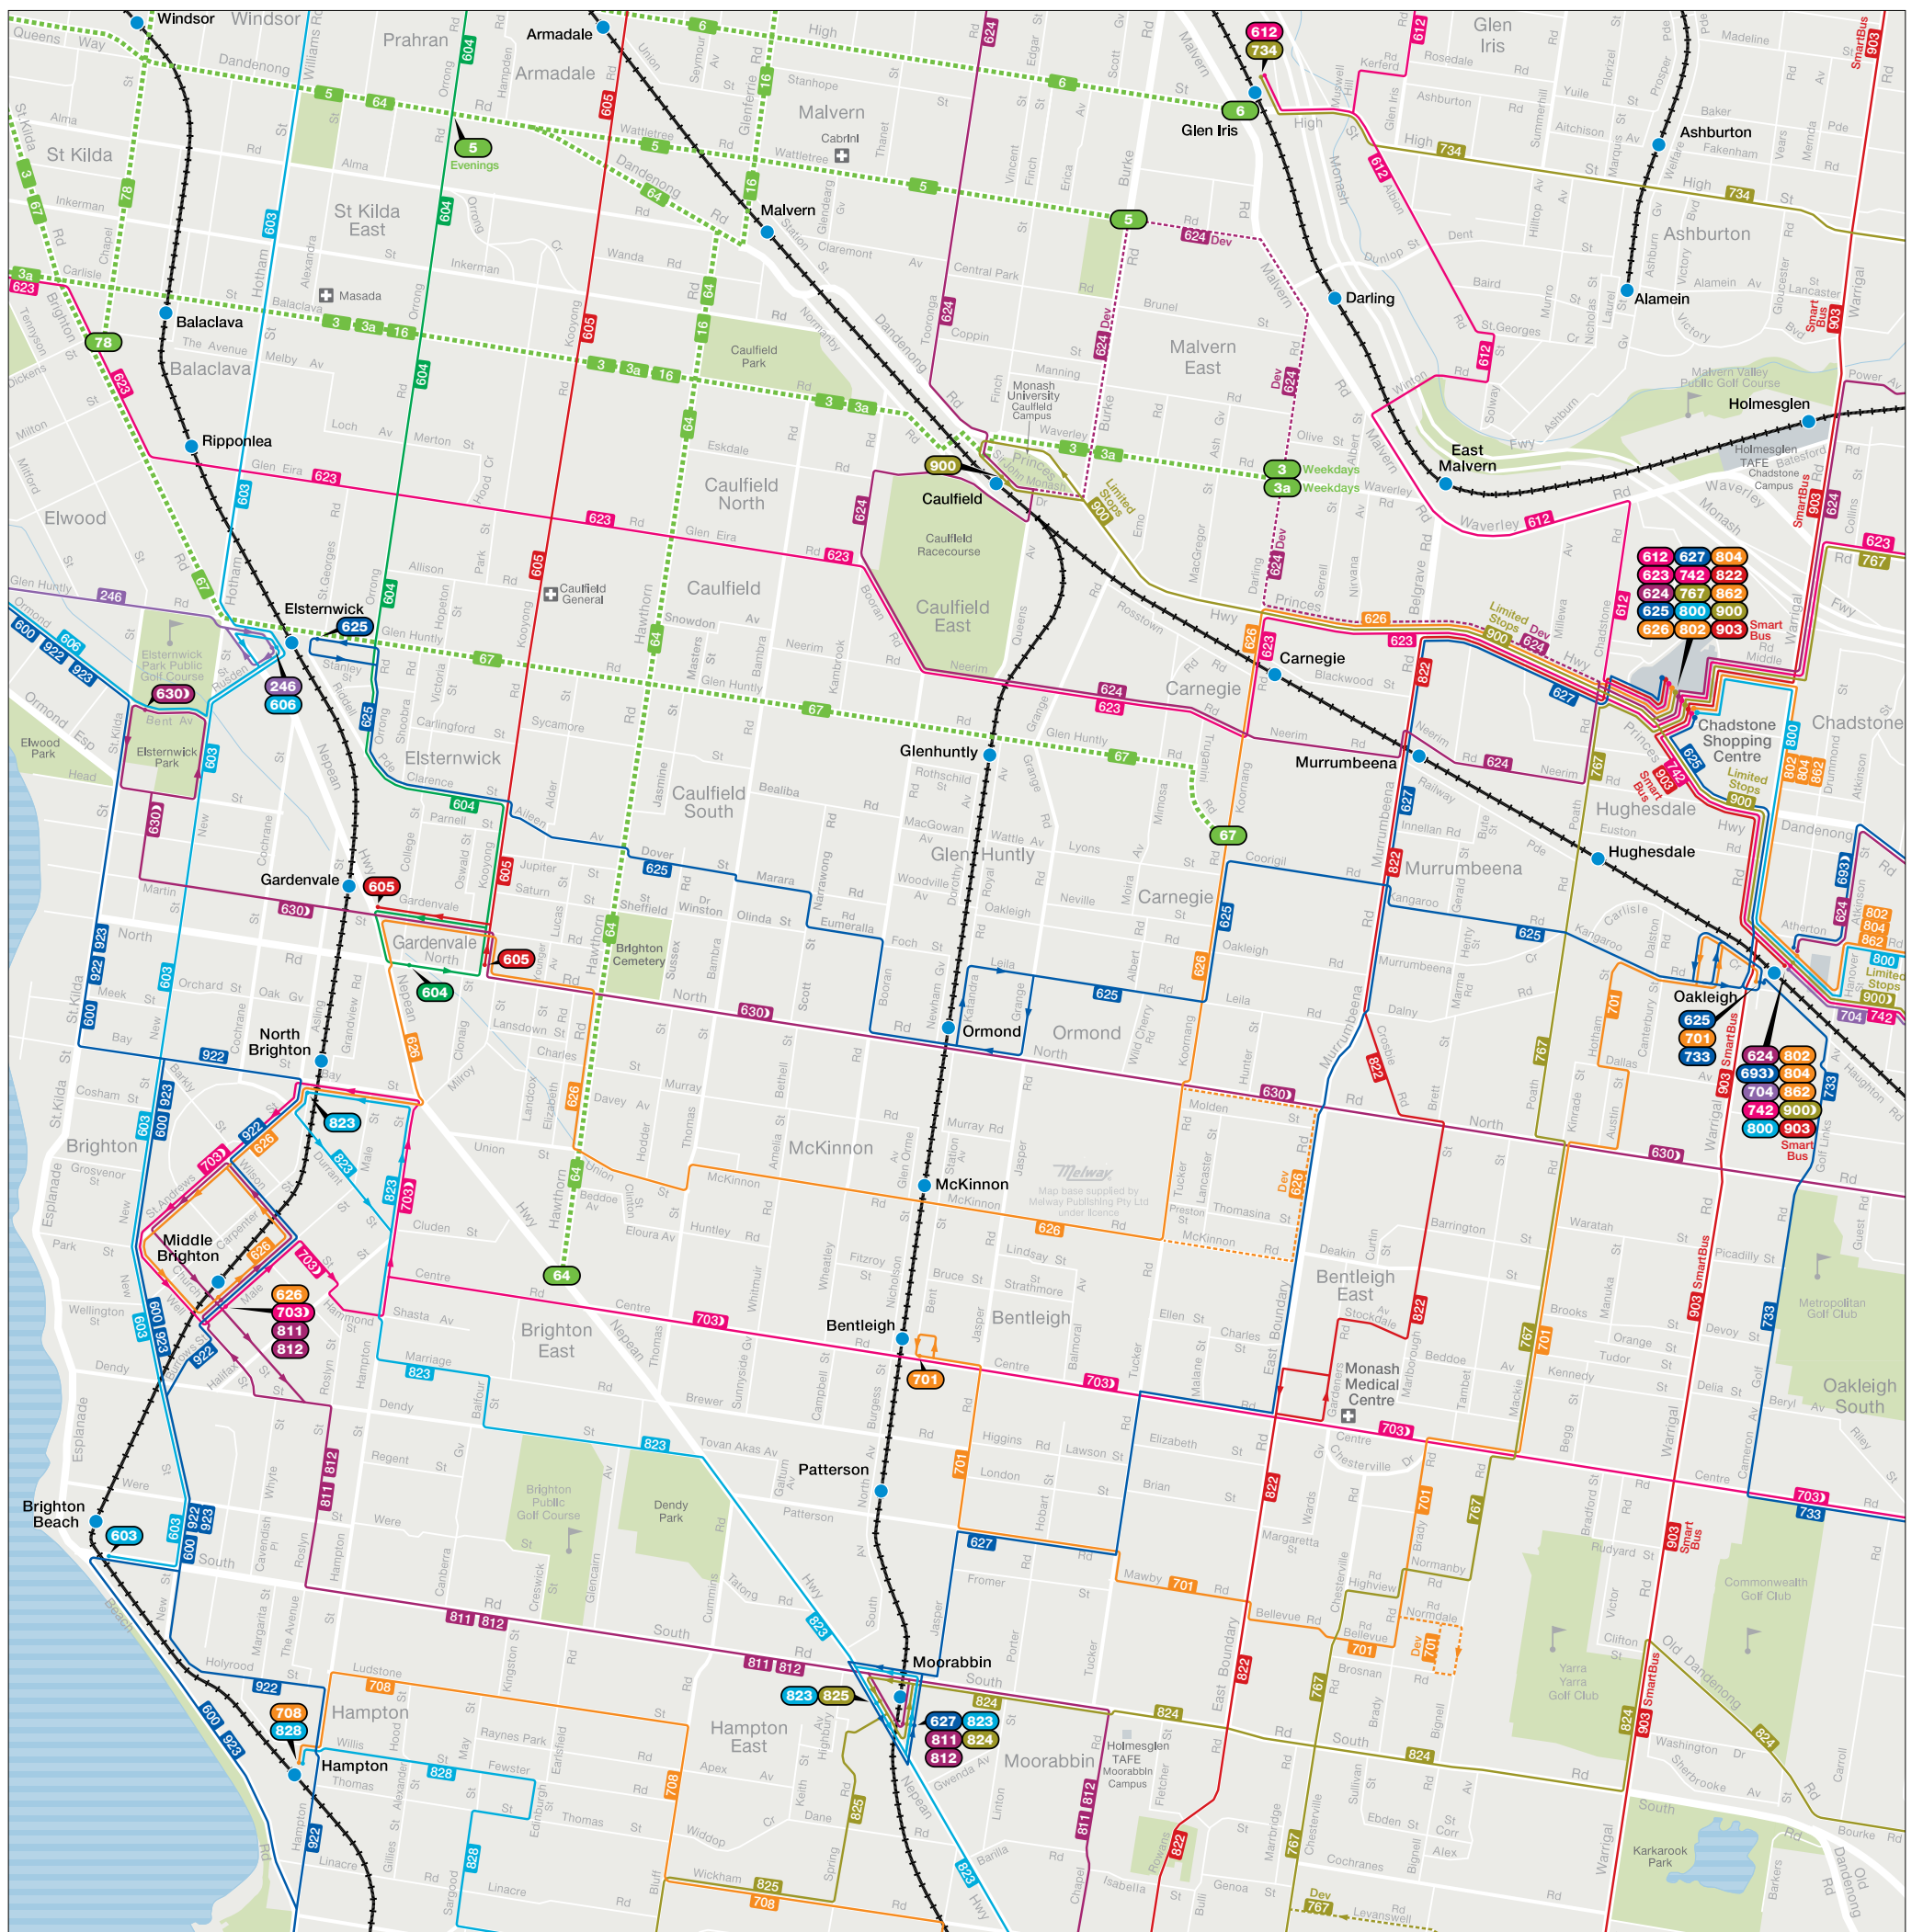

Glen Eira bus network

—+—+—+— Train
 - - - - - Tram
 ||||| Bus
 64 Tram terminus
 600 Bus terminus
 600 Night Bus terminus

MAP NOT TO SCALE
Effective January 2022

Department of Transport

For more public transport information visit ptv.vic.gov.au, use the **PTV app** or call **1800 800 007**.